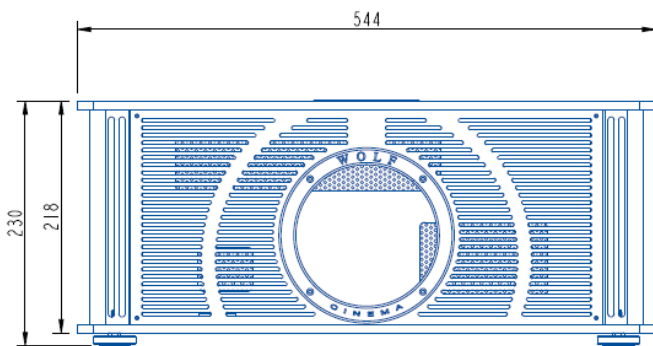

The optional 4K ProScaler MK 7 enables the user to quickly select various 4K/3D aspects.

Optional 4K ProScaler MK 7

- Single DLP® chip set [16/10 native, 2.3M pixels] optimized for enhanced imaging from all SD, HD and Ultra HD/4K sources
- 8,500 ANSI, 2.0M:1 CR performance [Dynamic Black enabled]
- Seven primary optics with V+H lens shift capabilities [lens dependent w/ 100% Vertical, 30% Horizontal], H/V keystone, warping capabilities plus multiple VariScope™ lens memories
- BluHD™ Laser technology ~30,000 Hours [to 50% life]; Red and Blue laser diodes for superior color imaging
- Elegant all-metal cabinet for improved thermal coefficients
- HDR10 enabled for extended dynamic range with UHD/4K sources
- SPL Levels - 36-38dB/1 meter
- Extensive I/O source connectivity including HDMI 2.0/2.2 [x2], HDBaseT and 3G-SDI inputs
- 3D imaging capabilities [glasses and 3D options]
- IR Remote Control plus RS-232C terminal, RJ-45 LAN terminal, 12V Trigger, Optional Wired Remote
- Optional WC-PM-LS ceiling mount kit

SCALE 1:5