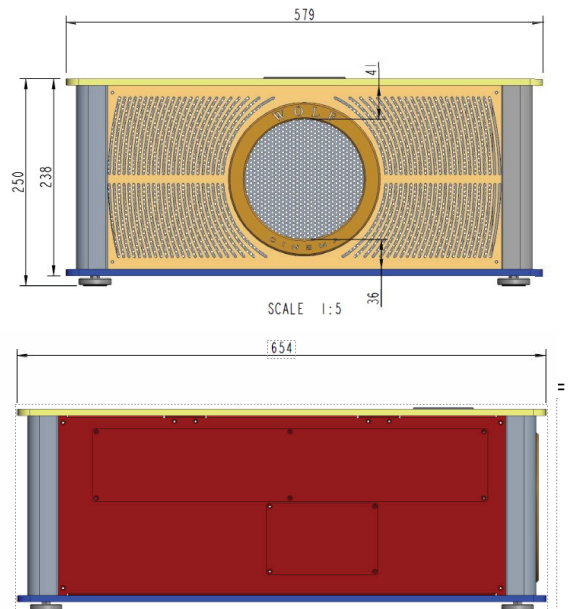

TXF-3800 MK II Projector Accessories

- WC-PM-LT2 Projector Ceiling Mount, Large

DLP® is a registered trademark of Texas Instruments. BluHD, VariScope and E-VariScope are trademarks of Wolf Cinema.