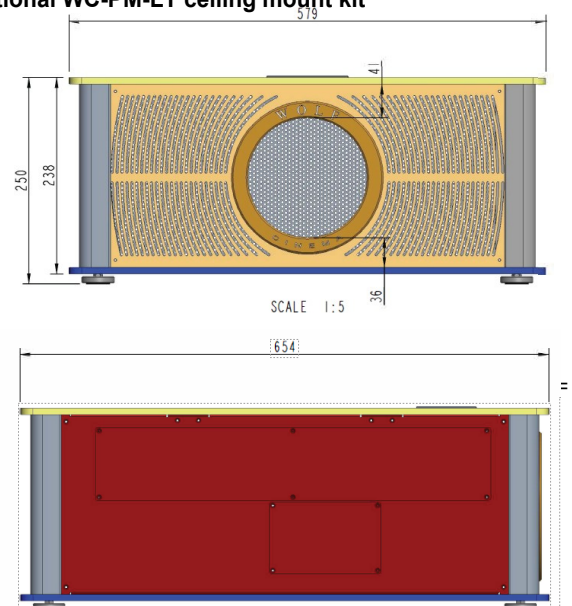

TXF-3400 MK II Projector Accessories

- WC-PM-LT Projector Ceiling Mount, Large

DLP® is a registered trademark of Texas Instruments. BluHD, VariScope and E-VariScope are trademarks of Wolf Cinema.